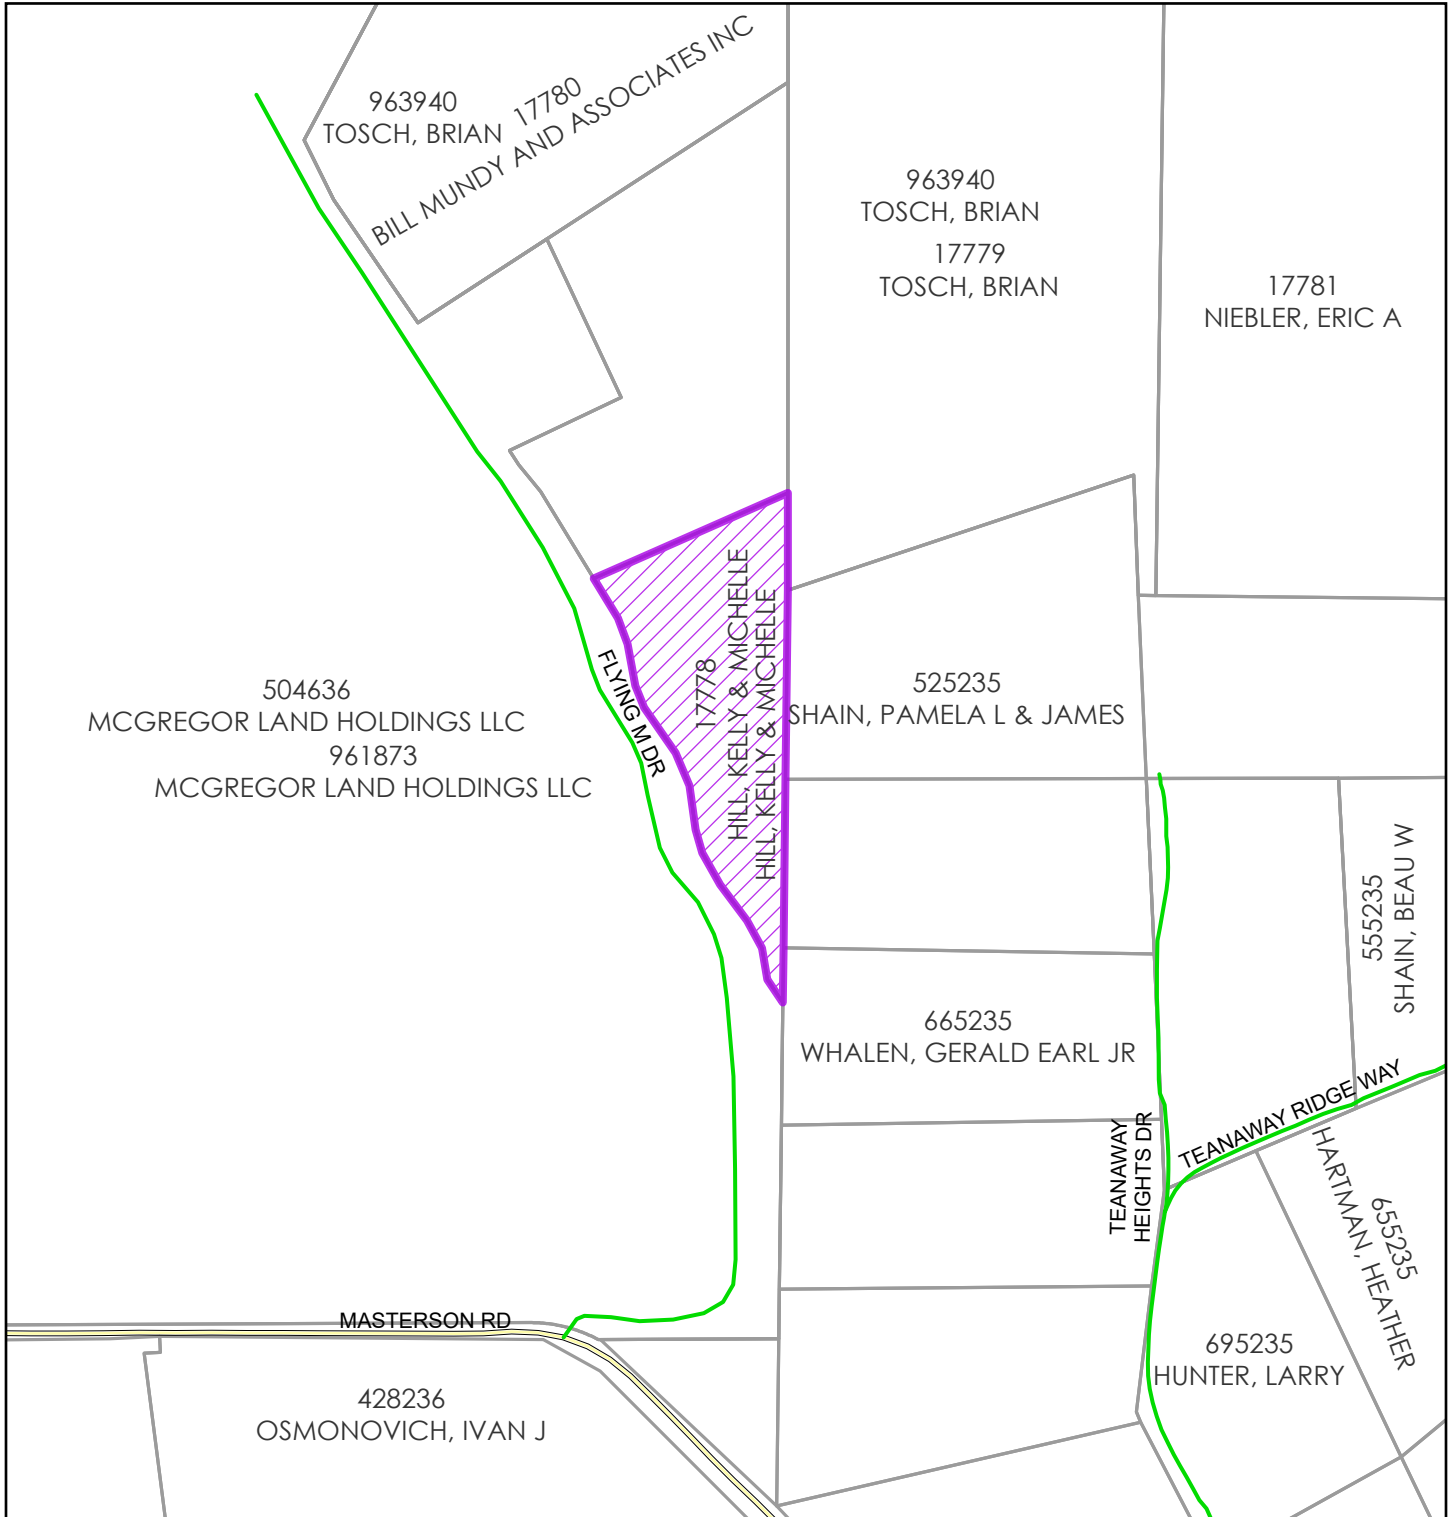

AU-26-00007 Hill

Shoreline

2026

Coordinate System: NAD 1983 StatePlane Washington South FIPS 4602 Feet